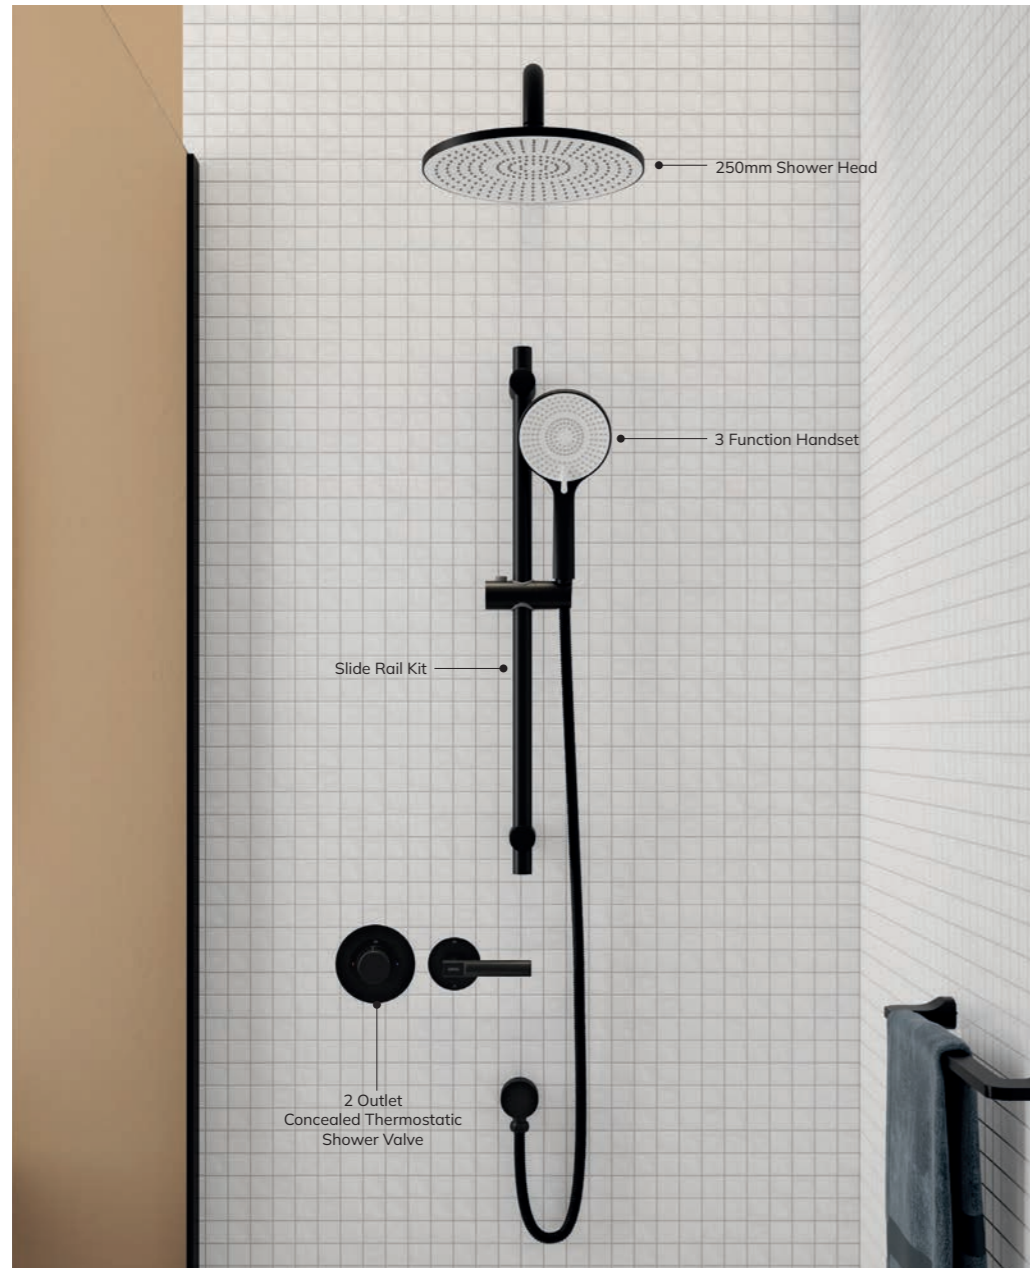

2 Outlet Concealed Shower Valve

+

Slide Rail Kit & Wall Elbow

+

250mm Shower Head

+

345mm Wall Mounted Arm

OR