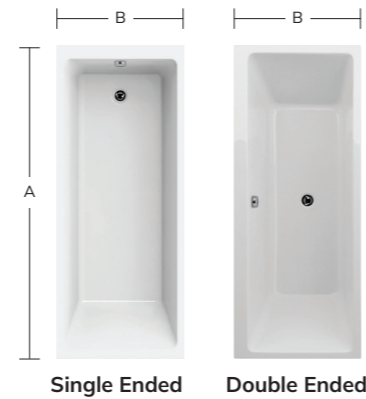

OSCAR Single or Double Ended Bath

A: Length	B: Width	Internal Depth	Capacity	Single Ended	Double Ended	Price
1700	700	400	190L	SANOSSE170WH	SANOSDE170WH	€480
1700	750	400	205L	SANOSSE170WH	SANOSDE175WH	€540
1800	800	400	245L	SANOSSE180WH	SANOSDE180WH	€615