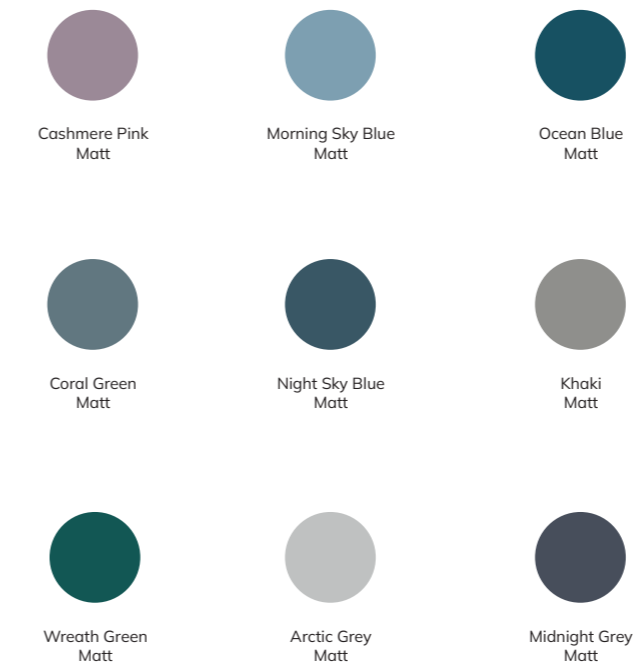

Colours

Optional 300mm Flipper Panel

NEW Optional Clear Seal Glass Connector