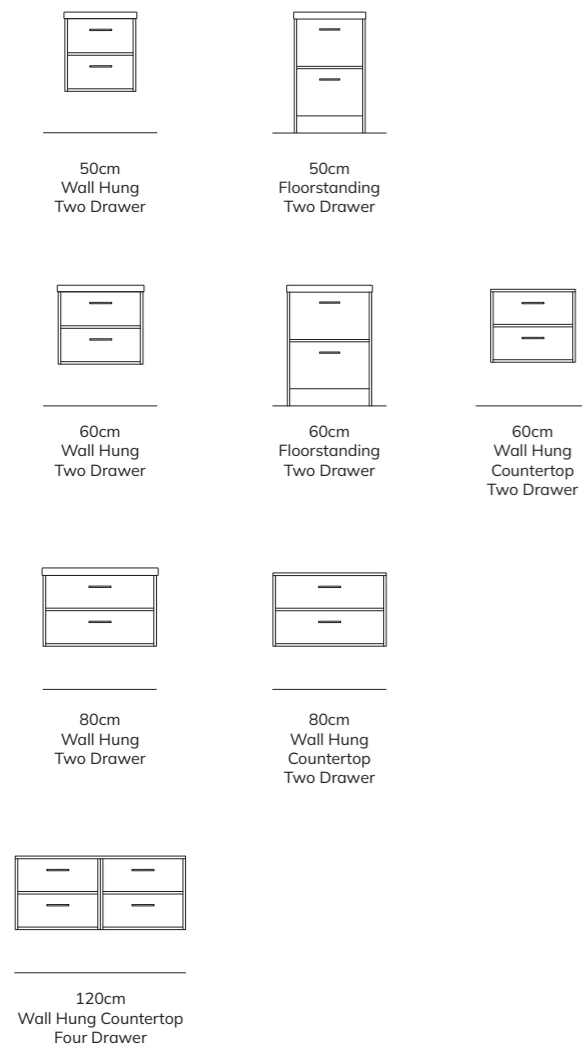

50cm · Wall Hung · 2 Drawer · Matt Black

Unit Options