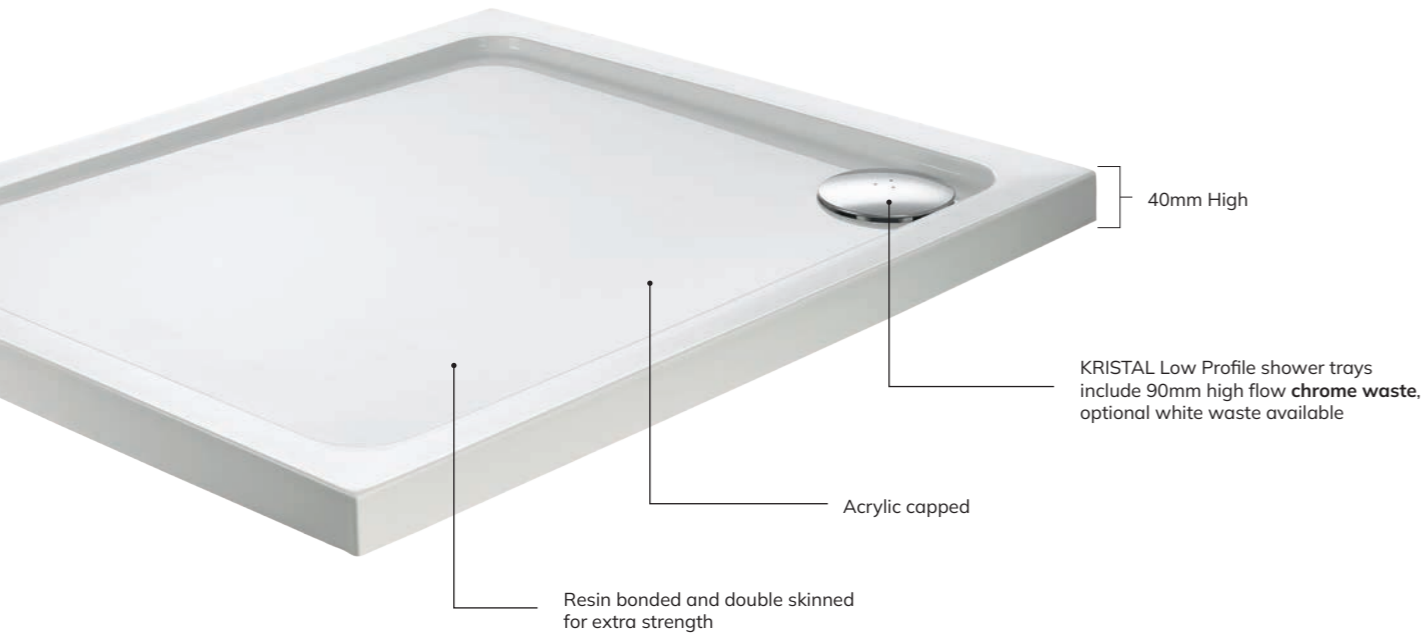

90mm High Flow Shower Waste	€50
<input type="radio"/> Matt White	SLPT0111

KRISTAL

Low Profile Shower Trays

KRISTAL Quadrant (Radius 550mm)

Width	Length	Code	Price
800	800	KLP80Q100	€265
900	900	KLP90Q100	€265
1000	1000	KLP100Q100	€395