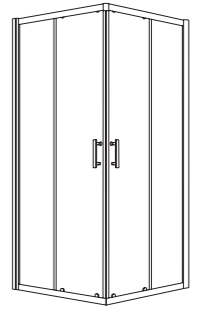

Corner Entry