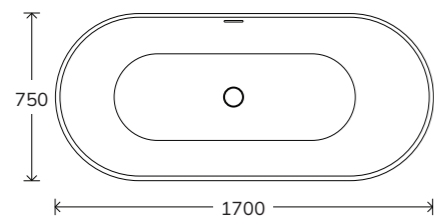

White Bath		Custom Colour Freestanding Bath	
UBA00165	€1595	UBA00166	€2595

Includes waste and overflow

ABYSS

Includes waste and overflow

The ABYSS freestanding bath offers a sleek, contemporary design that enhances any modern bathroom. Its curved, minimalist lines create an elegant focal point, while its spacious form invites comfort and relaxation. Perfect for pairing with either wall-mounted or floorstanding taps, the ABYSS transforms your bathroom into a luxurious sanctuary. This bath combines refined style with practicality. Additionally, the bath's exterior can be customised with colour to match your unique aesthetic, adding a personal touch to your space.