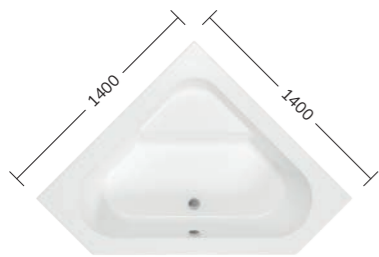

CONCERTO Luxury Corner Bath

- Includes Bath Panel
- Internal Depth: 370mm
- Capacity: 166L

Concerto Luxury Corner Bath	
UBA00032	€995