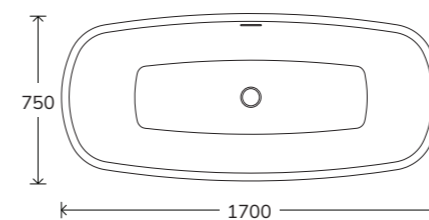

REEF

Includes waste and overflow

The REEF freestanding bath features an eye-catching, sculptural design with a gracefully curved form that invites both relaxation and admiration. Its fluid lines subtly flare outward at the center, adding a contemporary touch of elegance. This stunning shape is complemented by a slight lip at the top, providing an organic yet modern look. Designed for comfort and style, the REEF freestanding bath makes a bold statement in any contemporary bathroom. Additionally, the bath's exterior can be customised with your choice of colour, allowing you to create a place that reflects your unique style.

White Freestanding Bath		Custom Colour Freestanding Bath	
UBA00056	€1995	UBA00061	€2995