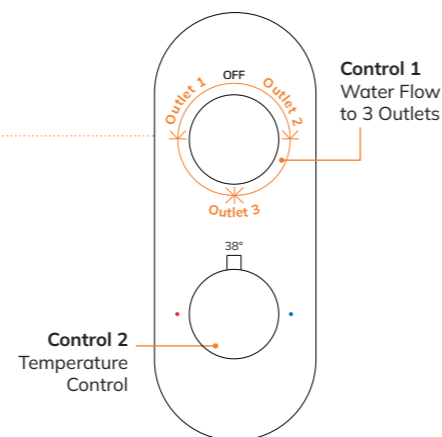

Dual Control - 3 Outlet Shower Valve

These valves come with an inbuilt 3 way diverter that allows you to switch water flow between three different outlets.