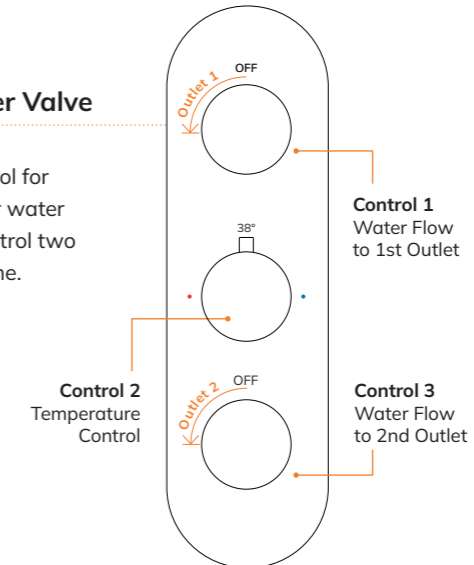

Triple Control - 2 Outlet Shower Valve

This valve has three controls. One control for water temperature and two controls for water flow. It allows you to independently control two different shower outlets at the same time.