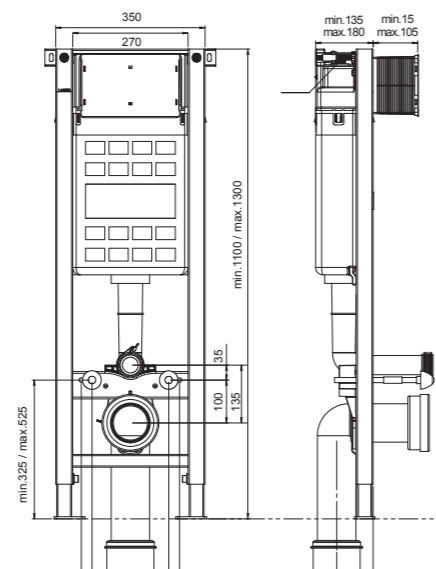

FASTFIX Frame for Wall Hung WCs

Includes pan connectors with front access, dual flush cistern and rectangular or circular flush plate [excluding wc pan]
W350 x H1100-1300 x D150-180mm