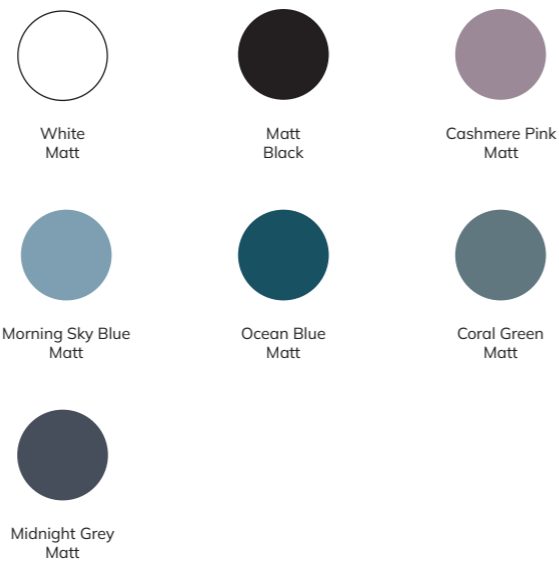

Colour Options

Handle Options