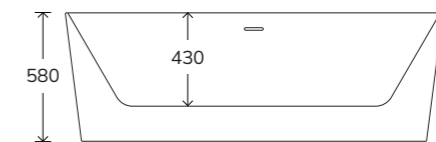

REED

Available in
CUSTOM COLOURS

Suitable for
AIR JET SYSTEM

Immerse yourself in a tranquil oasis, surrounded by a bath that blends nature-inspired beauty with innovative craftsmanship. Featuring a fluted design. The REED freestanding bath evokes the gentle sway of reeds over calm waters, offering a serene and visually captivating experience. REED is compatible with Air Jet System, it offers versatility and a luxurious bathing experience. Additionally, the bath's exterior can be customised with your choice of colour, allowing you to personalise it to match your unique style.