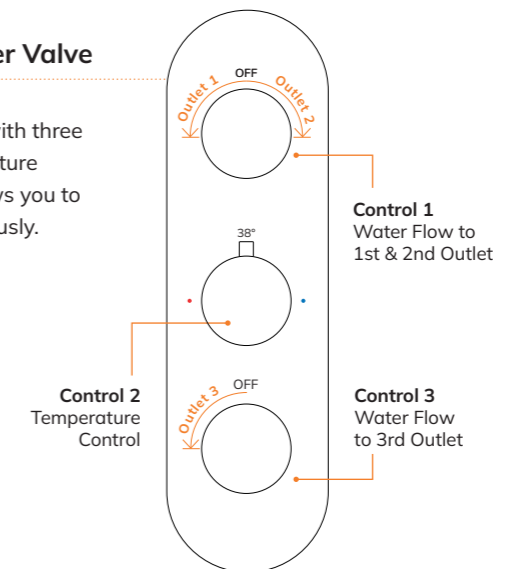

Triple Control - 3 Outlet Shower Valve

This valve offers even more flexibility, with three controls. One control for water temperature and two controls for water flow. It allows you to use two of the three outlets simultaneously.