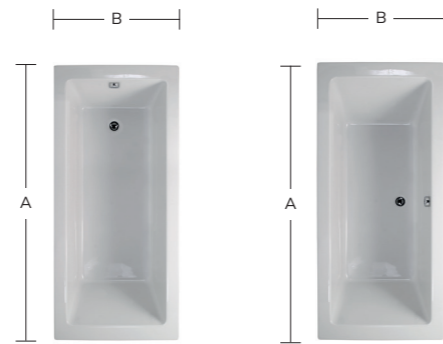

PACIFIC Single or Double Ended Bath

A: Length	B: Width	Internal Depth	Capacity	Single Ended	Double Ended	Price
1600	700	420	163L	UBA00041	UBA00033	€560
1700	700	450	200L	UBA00042	UBA00034	€575
1700	750	450	212L	UBA00043	UBA00035	€595
1800	800	490	279L	UBA00044	UBA00036	€625
1800	900	490	281L	---	UBA00037	€750
1900	800	490	290L	---	UBA00038	€750
1900	900	490	353L	---	UBA00039	€795
2000	900	490	384L	---	UBA00040	€850

PACIFIC Single or Double Ended Bath With Whirlpool

8 Jet Whirlpool Bath					12 Jet Whirlpool Bath				
Single Ended					Single Ended				
Length	Width	Chrome Jets	White Jets	Price	Length	Width	Chrome Jets	White Jets	Price
1600	700	GGIPACSE167005	UBA00119	€1355	1600	700	---	---	---
1700	700	GGIPACSE177005	UBA00121	€1365	1700	700	GGIPACSE177004	UBA00120	€1520
1700	750	GGIPACSE177505	UBA00123	€1395	1700	750	GGIPACSE177504	UBA00122	€1545
1800	800	---	---	---	1800	800	GGIPACSE188004	UBA00124	€1575

8 Jet Whirlpool Bath					12 Jet Whirlpool Bath				
Double Ended					Double Ended				
Length	Width	Chrome Jets	White Jets	Price	Length	Width	Chrome Jets	White Jets	Price
1600	700	GGIPACDE167005	UBA00109	€1355	1600	700	---	---	---
1700	700	GGIPACDE177005	UBA00111	€1365	1700	700	GGIPACDE177004	UBA00110	€1520
1700	750	GGIPACDE177505	UBA00113	€1395	1700	750	GGIPACDE177504	UBA00112	€1545
1800	800	---	---	---	1800	800	GGIPACDE188004	UBA00114	€1575
1800	900	---	---	---	1800	900	GGIPACDE189004	UBA00115	€1695
1900	800	---	---	---	1900	800	GGIPACDE198004	UBA00116	€1695
1900	900	---	---	---	1900	900	GGIPACDE199004	UBA00117	€1730
2000	900	---	---	---	2000	900	GGIPACDE209004	UBA00118	€1760