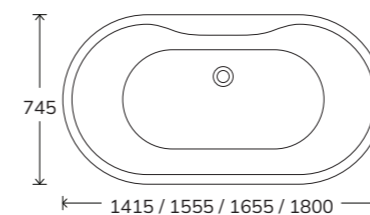

Includes waste and overflow

ANDREA

The ANDREA freestanding bath is a beautifully curved design that exudes elegance and comfort. Available in four sizes and compatible with Air Jet System, it offers versatility and a luxurious bathing experience. Additionally, the bath's exterior can be customised with your choice of colour, allowing you to personalise it to match your unique style. Its smooth contours and timeless aesthetic make the ANDREA a perfect choice for refined style and relaxation.