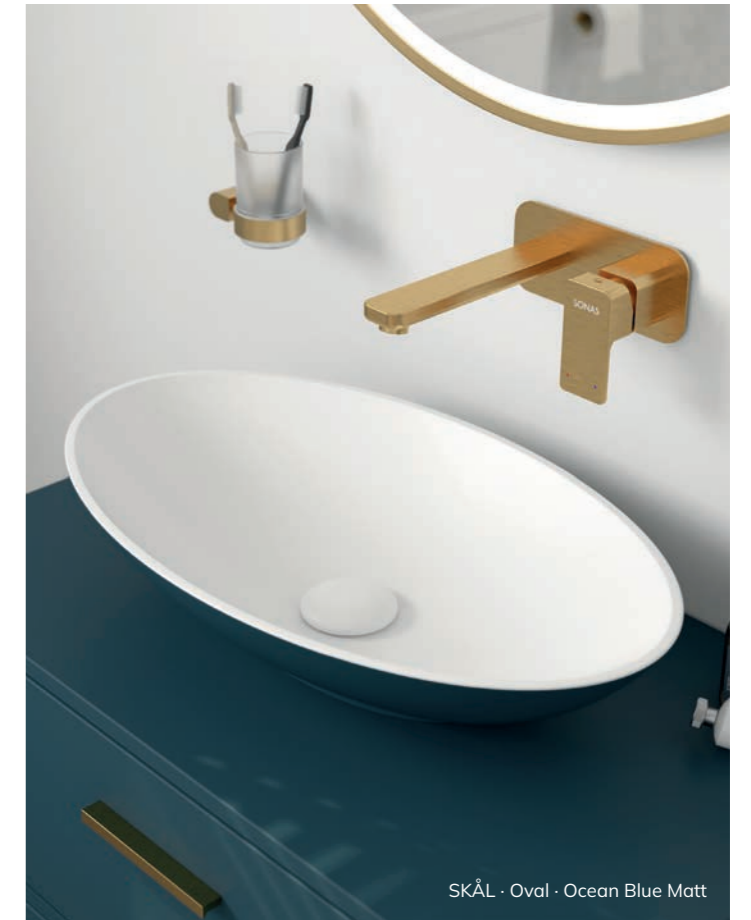

SKÅL

Elegant and bold – the stylish dual-tone SKÅL countertop basin sits proudly on your selected countertop vanity unit. The organic shapes and ultra-sleek profile are achieved by Solid Surface, a natural resin material, with a silky-smooth touch and matt finish. SKÅL Basin showcases a modern, cutting-edge aesthetic. With the resin material, SKÅL embraces new forms - round, oval and rectangular. The palette is chosen to coordinate with the colours in the Scandinavian furniture collection. SKÅL spectrum of shades adds a touch of sophistication to your bathroom. Complete your look with our range of contemporary Freestanding or Wall Mounted Basin Mixers.

Basin Options

Colour Options