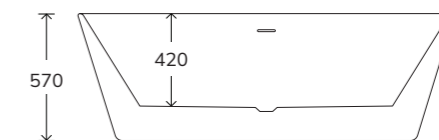

The ONTARIO freestanding bath is a bold, rectangular design that combines clean lines with modern elegance. Featuring a practical ledge along the long end, it offers added convenience and functionality. Designed to be placed against the wall, this bath offers you the luxury and beauty of a freestanding tub while optimising your bathroom's space. Compatible with Air Jet System, the ONTARIO delivers a luxurious bathing experience while enhancing the sophistication of any contemporary bathroom. Additionally, the bath's exterior can be customised with your choice of colour, allowing you to personalise it to match your unique style.