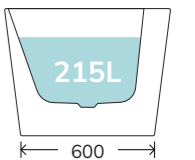

Length	White Bath	White Bath with Air Jet System	Custom Colour Freestanding Bath	Custom Colour Freestanding Bath & Air Jet System
1500	UBA00153 €1550	---	UBA00156 €2550	---
1600	UBA00154 €1575	UBA00169 €2575	UBA00157 €2575	UBA00170 €3575
1700	UBA00149 €1595	UBA00171 €2595	UBA00151 €2595	UBA00172 €3595
1800	UBA00155 €1695	UBA00173 €2695	UBA00158 €2695	UBA00174 €35695

Includes waste and overflow