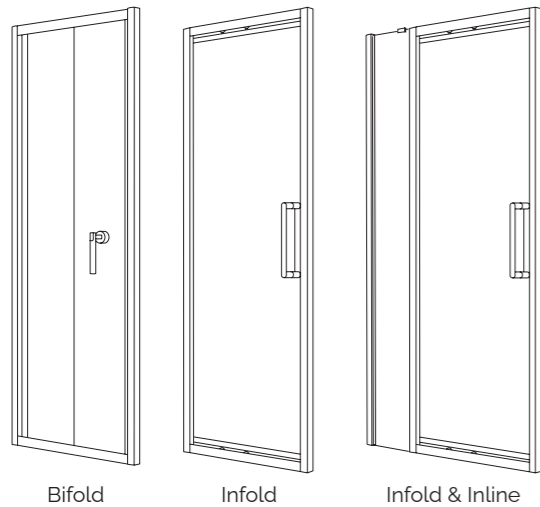

Shower Door Types

Sliding

Sliding door enclosures are space saving in design and are available in a comprehensive range of styles and sizes. These doors can be used in recessed showers, or add a side panel to create a complete shower enclosure.

Bifold Infold Infold & Inline

Bifold & Infold

Featuring an inward opening mechanism, bifold & infold doors are an excellent option for compact bathrooms. This innovative design serves as a perfect space saving solution, especially in smaller bathrooms where a outward opening door could potentially obstruct fixtures located outside the enclosure.