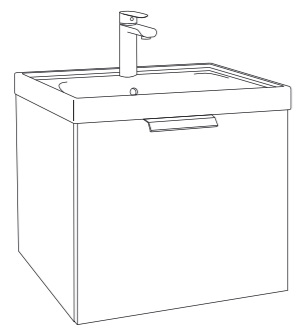

Bathroom Furniture Guide

When it comes to designing your bathroom, your choice of bathroom furniture can make a world of difference. Remember, your bathroom furniture should not only be functional but also complement your design preferences. Whether you have a spacious bathroom or a compact one, this comprehensive guide will help you navigate through various furniture options, styles, and tips to make the most of your space.

Wall Hung

An excellent choice for modern bathrooms, wall hung units offer elegant design while also maximising floor space, which can be especially useful in compact bathrooms. With flexibility in installation, you can set the vanity unit at a height that suits you and your family's comfort, ensuring a personalised and ergonomic experience.