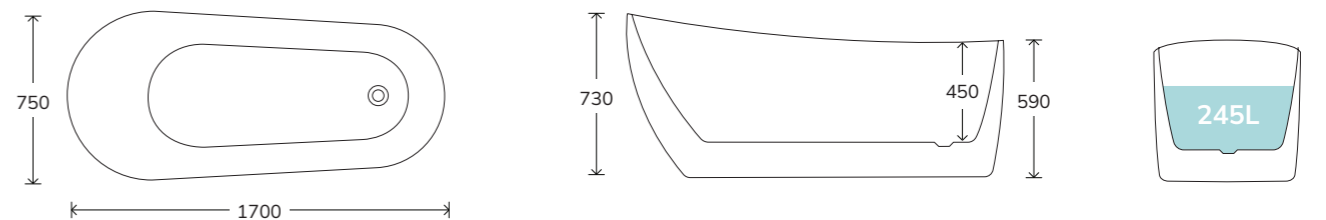

NEW
AUGUST

The AUGUST freestanding bath is a sleek, contemporary slipper-style design with smooth, flowing curves that offer both comfort and luxury. Its minimalist aesthetic complements both modern and traditional interiors. Designed with elegance in mind, the AUGUST is perfect for creating serene moments while adding sophistication and charm to any bathroom. Additionally, the bath's exterior can be customised with your choice of colour, allowing you to personalise it to match your unique style.