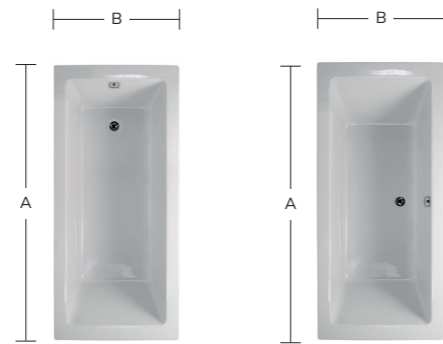

A: Length	B: Width	Internal Depth	Capacity	Single Ended	Double Ended	Price
1600	700	420	163L	UBA00009	UBA00001	€675
1700	700	450	200L	UBA00010	UBA00002	€695
1700	750	450	212L	UBA00011	UBA00003	€725
1800	800	490	279L	UBA00012	UBA00004	€750
1800	900	490	281L	—	UBA00005	€875
1900	800	490	290L	—	UBA00006	€875
1900	900	490	353L	—	UBA00007	€895
2000	900	490	384L	—	UBA00008	€950

PACIFIC ENDURA Single or Double Ended Bath With Whirlpool

8 Jet Whirlpool Bath					12 Jet Whirlpool Bath				
Single Ended					Single Ended				
Length	Width	Chrome Jets	White Jets	Price	Length	Width	Chrome Jets	White Jets	Price
1600	700	GGIENSE167005	UBA00135	€1445	1600	700	—	—	—
1700	700	GGIENSE177005	UBA00137	€1465	1700	700	GGIENSE177004	UBA00136	€1585
1700	750	GGIENSE177505	UBA00139	€1505	1700	750	GGIENSE177504	UBA00138	€1615
1800	800	—	—	—	1800	800	GGIENSE188004	UBA00140	€1695

8 Jet Whirlpool Bath					12 Jet Whirlpool Bath				
Double Ended					Double Ended				
Length	Width	Chrome Jets	White Jets	Price	Length	Width	Chrome Jets	White Jets	Price
1600	700	GGIENDE167005	UBA00125	€1445	1600	700	—	—	—
1700	700	GGIENDE177005	UBA00127	€1465	1700	700	GGIENDE177004	UBA00126	€1585
1700	750	GGIENDE177505	UBA00129	€1505	1700	750	GGIENDE177504	UBA00128	€1615
1800	800	—	—	—	1800	800	GGIENDE188004	UBA00130	€1695
1800	900	—	—	—	1800	900	GGIENDE189004	UBA00131	€1795
1900	800	—	—	—	1900	800	GGIENDE198004	UBA00132	€1795
1900	900	—	—	—	1900	900	GGIENDE199004	UBA00133	€1850
2000	900	—	—	—	2000	900	GGIENDE209004	UBA00134	€1895