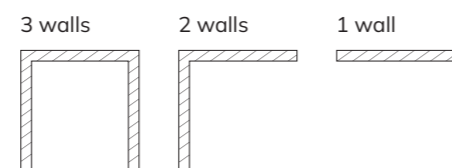

Your Space

Choose the right shower tray by planning ahead. Consider the footprint size you can allow for the tray, and which shape works best for your room.

We have options including square, rectangle and quadrant trays. Your tray may be installed in a recessed or flat to floor application. Choose from a host of styles including ultra low profile slate and unity trays, acrylic capped low profile and New KRISTAL Secure anti slip shower trays.