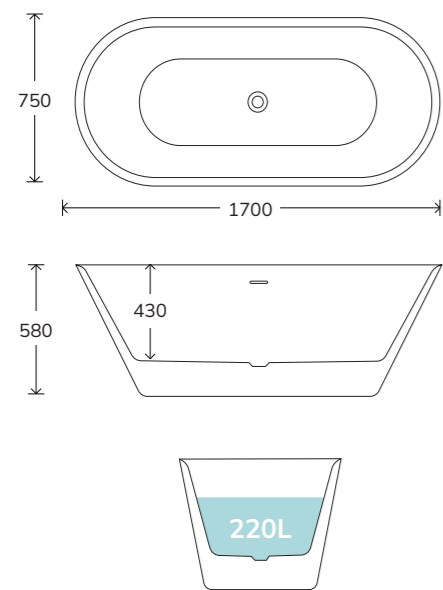

HOWE

The HOWE freestanding bath features a striking silhouette with soft, rounded ends that slope gently upwards and outwards, creating a dynamic yet elegant shape. This modern design seamlessly blends form and function, offering a spacious and inviting space for relaxation. The subtle flare at the top enhances its visual appeal, making it a standout piece in any contemporary bathroom. Perfect for pairing with either wall-mounted or floorstanding taps, the HOWE bath brings both comfort and style to your space. Its exterior can also be customised with your choice of colour, allowing you to reflect your personal taste.

White Freestanding Bath		Custom Colour Freestanding Bath	
UBA00052	€1595	UBA00063	€2595

Includes waste and overflow