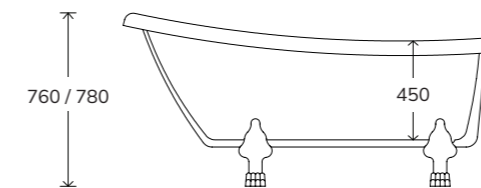

VICEROY

The VICEROY freestanding bath exudes classic charm with its traditional roll-top design and slipper shape. Its elegant lines and gently sloping sides provide the perfect balance of comfort and sophistication. Supported by traditional chrome metal claw feet, the VICEROY creates a timeless focal point in any bathroom. Whether you're looking to relax in style or add a touch of heritage to your space, this bath delivers both luxury and functionality. This vintage-inspired design brings an air of nostalgia and refinement, making it an ideal choice for a stylish, inviting bathroom.

Length	Code	Price
1530	VICE1530	€1195
1710	VICE1710	

Waste and overflow not included See Page 357