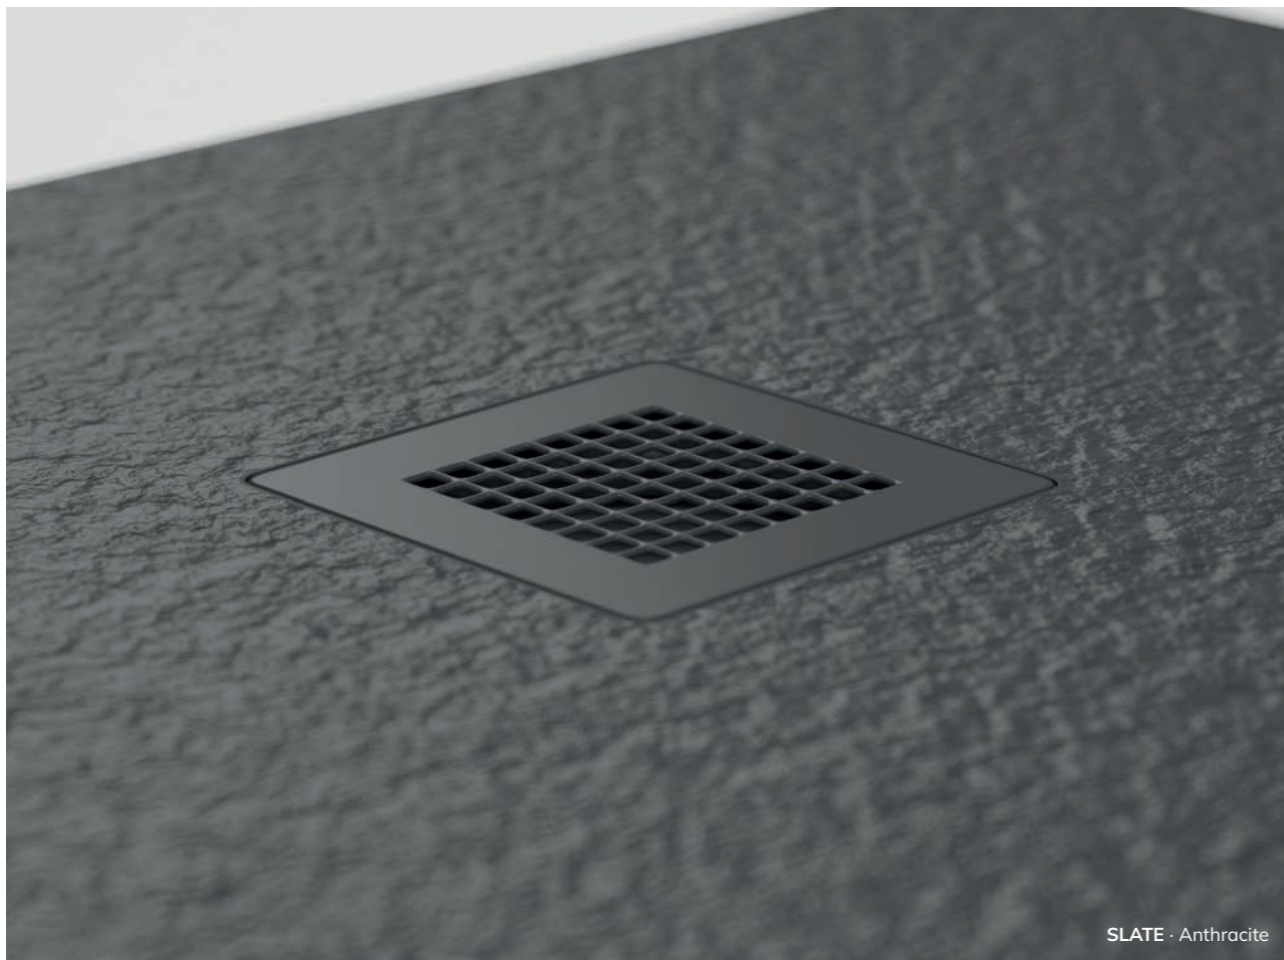

SLATE · Black · Quadrant