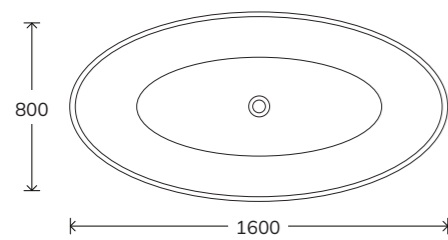

White Freestanding Bath		Custom Colour Freestanding Bath	
UBA00051	€1895	UBA00065	€2895

Includes waste and overflow

MAROVO

Includes waste and overflow

The MAROVO freestanding bath exudes elegance with its smooth, flowing form and minimalist design, making it a versatile choice for both contemporary and classic bathrooms. Its gently sloping edges create a sense of serenity, offering a luxurious bathing experience that invites you to relax and unwind in comfort. The MAROVO's understated style effortlessly enhances the sophistication of any space, transforming your bathroom into a calming retreat. Additionally, its exterior can be customised with your choice of colour, allowing you to add a personal touch and tailor it to your unique aesthetic.