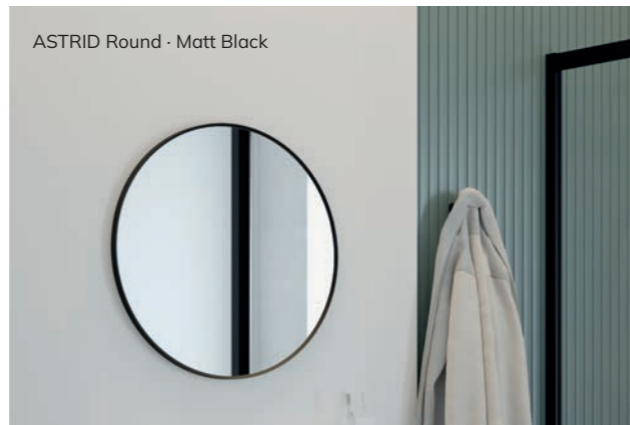

Size	Plain	Matt Black	Brushed Gold
W500 x H700	UM0053 €445	UM0055 €495	UM0056 €495
W600 x H800	UM0054 €495	UM0057 €575	UM0058 €575

ASTRID

ASTRID Beam - Rectangle - Matt Black

ASTRID Beam - Round - Brushed Gold

ASTRID Rectangle - Brushed Gold

ASTRID Style

ASTRID Round - Matt Black

ASTRID Beam

- Matt Black or Brushed Gold metal frame
- Colour temperature changing LED
- Energy Efficient LED lights
- Heated Demister Pad
- Touch Switch
- IP44 Rated
- Suitable for Bathroom Zones 2 & 3
- Portrait or Landscape

Rectangle

Size	Matt Black	Brushed Gold	
W500 x H700	UM0026	UM0043	€455
W600 x H800	UM0027	UM0044	€565

Round

Size	Matt Black	Brushed Gold	
Ø600mm	UM0024	UM0041	€455
Ø800mm	UM0025	UM0042	€615

ASTRID Style

- Decorative adjustable black strap
- Matt Black metal frame
- Colour temperature changing LED
- Energy Efficient LED lights
- Heated Demister Pad
- Touch Switch
- IP44 Rated
- Suitable for Bathroom Zones 2 & 3