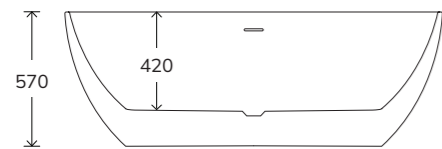

White Freestanding Bath		Custom Colour Freestanding Bath	
UBA00051	€1895	UBA00065	€2895

Includes waste and overflow

MAROVO

Includes waste and overflow

The MAROVO freestanding bath exudes elegance with its smooth, flowing form and minimalist design, making it a versatile choice for both contemporary and classic bathrooms. Its gently sloping edges create a sense of serenity, offering a luxurious bathing experience that invites you to relax and unwind in comfort. The MAROVO's understated style effortlessly enhances the sophistication of any space, transforming your bathroom into a calming retreat. Additionally, its exterior can be customised with your choice of colour, allowing you to add a personal touch and tailor it to your unique aesthetic.