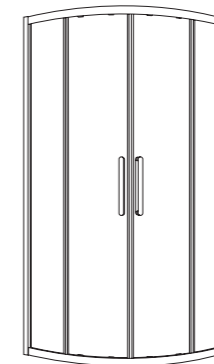

Two Door Quadrant