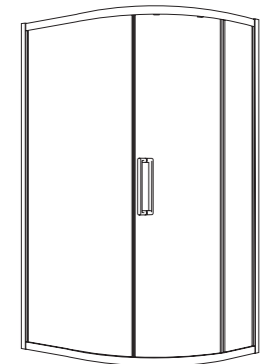

Single Door Offset Quadrant