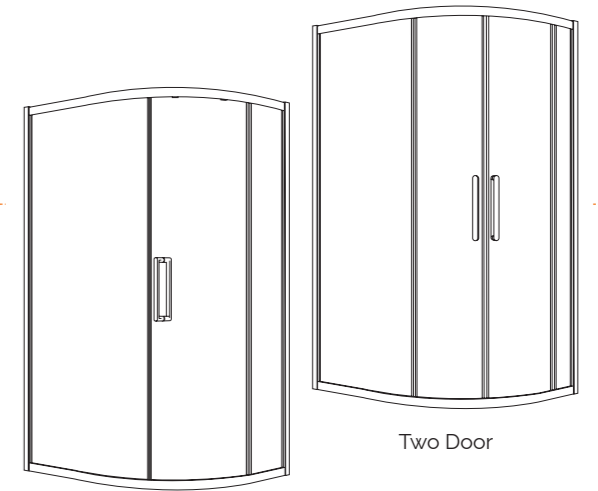

Single Door

Two Door

Hinged

Hinged & Inline

Pivot

Hinged & Pivot

These enclosures are hinged on one side and open outwards, giving you ample space to access your shower. Suitable for use in a recess, or add a side panel to create a full enclosure.