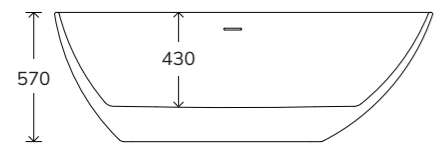

White Bath		Custom Colour Freestanding Bath	
UBA00165	€1595	UBA00166	€2595

Includes waste and overflow

ABYSS

Includes waste and overflow

The ABYSS freestanding bath offers a sleek, contemporary design that enhances any modern bathroom. Its curved, minimalist lines create an elegant focal point, while its spacious form invites comfort and relaxation. Perfect for pairing with either wall-mounted or floorstanding taps, the ABYSS transforms your bathroom into a luxurious sanctuary. This bath combines refined style with practicality. Additionally, the bath's exterior can be customised with colour to match your unique aesthetic, adding a personal touch to your space.