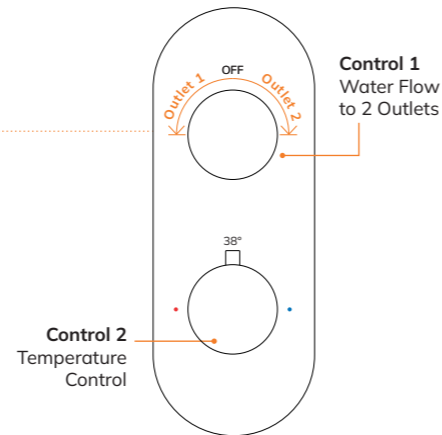

Dual Control - 2 Outlet Shower Valve

Similar to the single outlet valve, but with an inbuilt 2 way diverter that allows you to switch water flow between two different outlets.