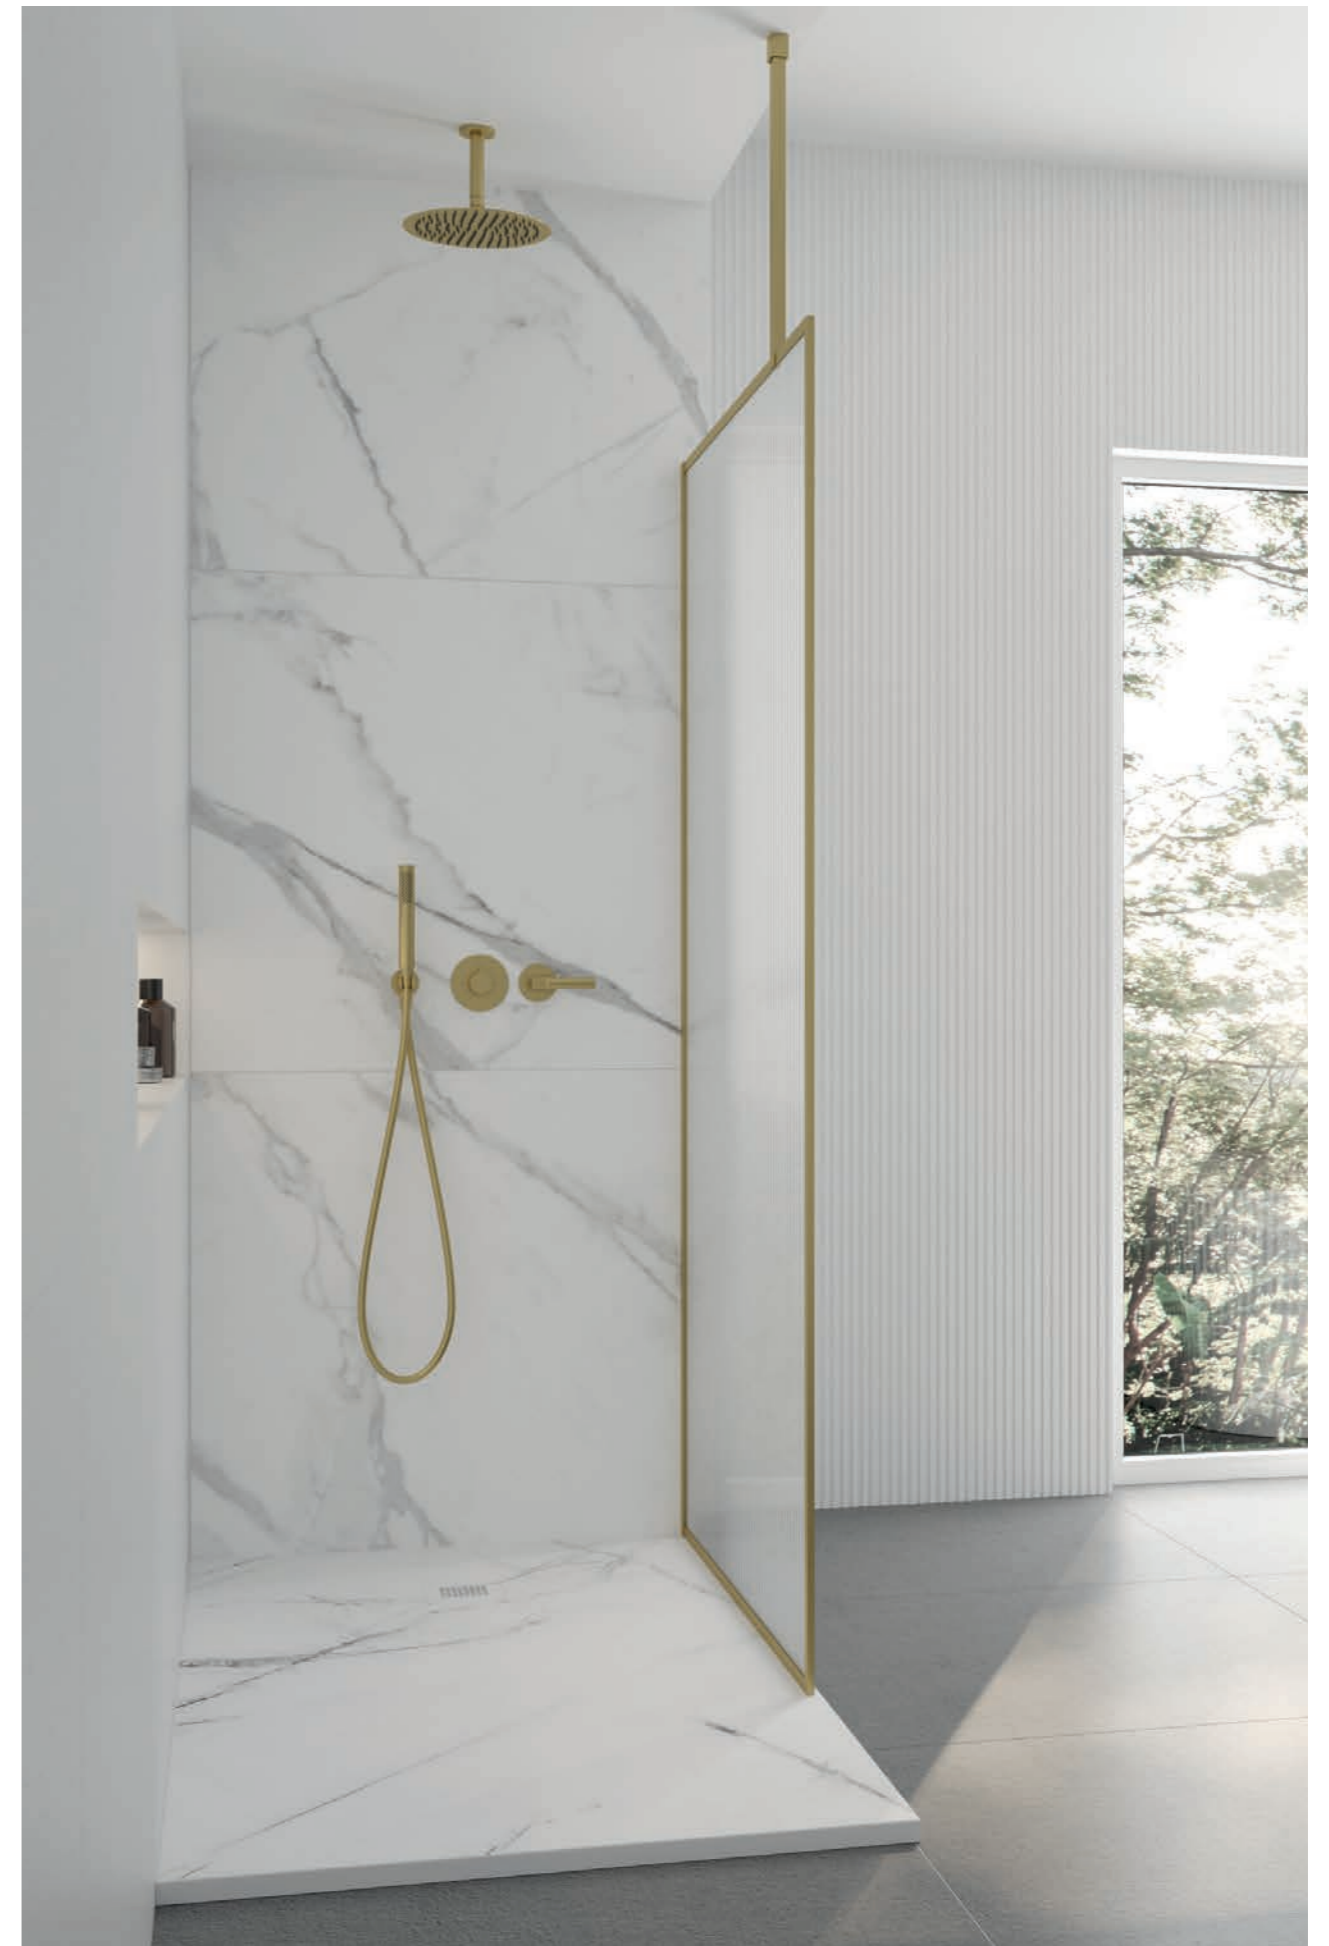

UNITY Marble Effect Shower Trays

Inspired by the timeless beauty of natural stone, UNITY shower trays combine aesthetic appeal with practical functionality.

Available in both classic white marble and striking black marble, UNITY trays seamlessly blend with any bathroom decor, providing a sophisticated and stylish finish.

Crafted from a high quality gel coated resin UNITY shower trays ensure durability and longevity while offering a touch of luxury and elegance to any showering space.

- Resin Bonded
- Slip Resistant
- 30mm High