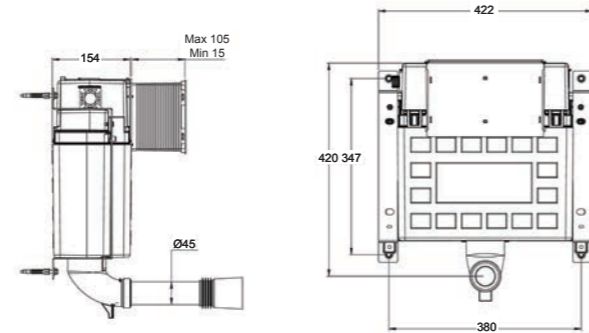

Concealed Cistern for Back To Wall WCs

Includes pan connectors with front access, dual flush cistern and rectangular or circular flush plate [excluding wc pan]
W420 x H420 x D155 - 185mm