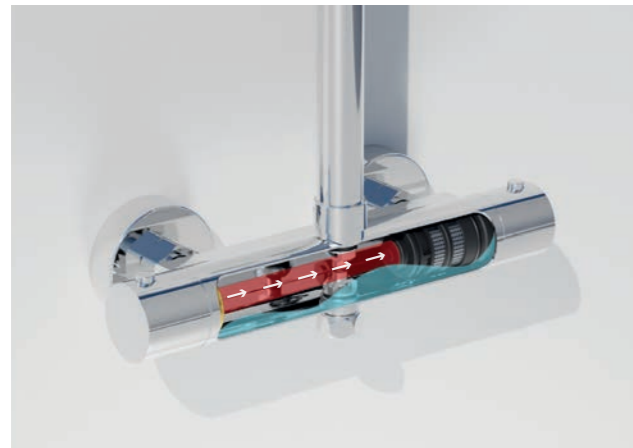

Shower Features

With its innovative Cool Touch technology the body of the valve will always remain safe to touch ensuring a comfortable showering experience for the entire family.

The built in thermostatic cartridge offers an exceptional temperature stability preventing scalding and burning incidents.

Our Brushed Gold and Brushed Nickel finishes are applied using Physical Vapour Deposition (PVD). This is a technology that creates a thin film on the surface of our taps, giving them superior durability and making them more resistant to wear & tear.

Our showers come with extended warranty, providing peace of mind and protection for your investment.

Our products registered with the Unified Water Label help the end user to make an informed decision, when choosing bathroom products. The label offers clear, concise and easy to understand messaging about water and energy consumption.

WRAS approved products undergo rigorous testing to assess their durability and performance. By using these approved products, clients can minimize the risk of leaks and failures, preventing potential damage.

Shower Guide

Your choice of concealed or exposed shower valves is a first fix decision. A concealed shower valve is fitted in the wall before tiles are installed. Choosing this option should be decided and communicated to your installer early in your decision making process.