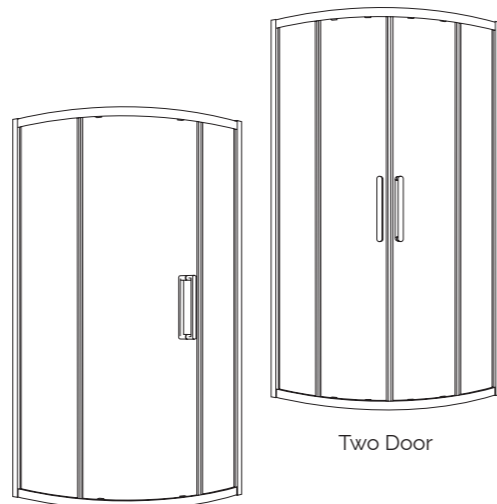

Bifold Infold Infold & Inline

Bifold & Infold

Featuring an inward opening mechanism, bifold & infold doors are an excellent option for compact bathrooms. This innovative design serves as a perfect space saving solution, especially in smaller bathrooms where a outward opening door could potentially obstruct fixtures located outside the enclosure.