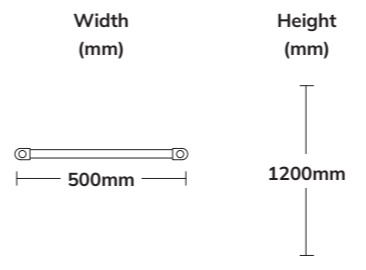

Matt Black

Finish/Colour	Code	Price
Chrome	UHT00001	€495
Matt Black	UHT00002	€495
Brushed Gold	UHT00003	€595
Brushed Nickel	UHT00004	€595