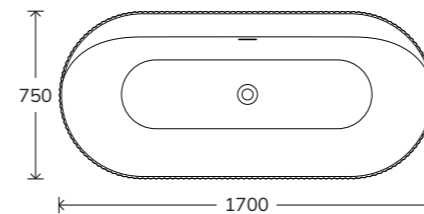

REED

Available in
CUSTOM COLOURS

Suitable for
AIR JET SYSTEM

Immerse yourself in a tranquil oasis, surrounded by a bath that blends nature-inspired beauty with innovative craftsmanship. Featuring a fluted design. The REED freestanding bath evokes the gentle sway of reeds over calm waters, offering a serene and visually captivating experience. REED is compatible with Air Jet System, it offers versatility and a luxurious bathing experience. Additionally, the bath's exterior can be customised with your choice of colour, allowing you to personalise it to match your unique style.