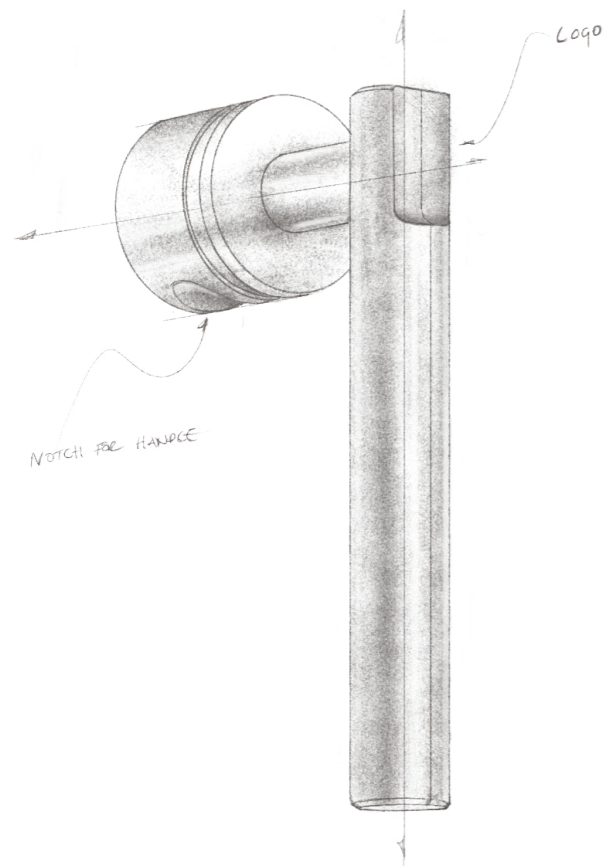

ZEBA Shower Doors

ZEBA Sliding Door In Recess