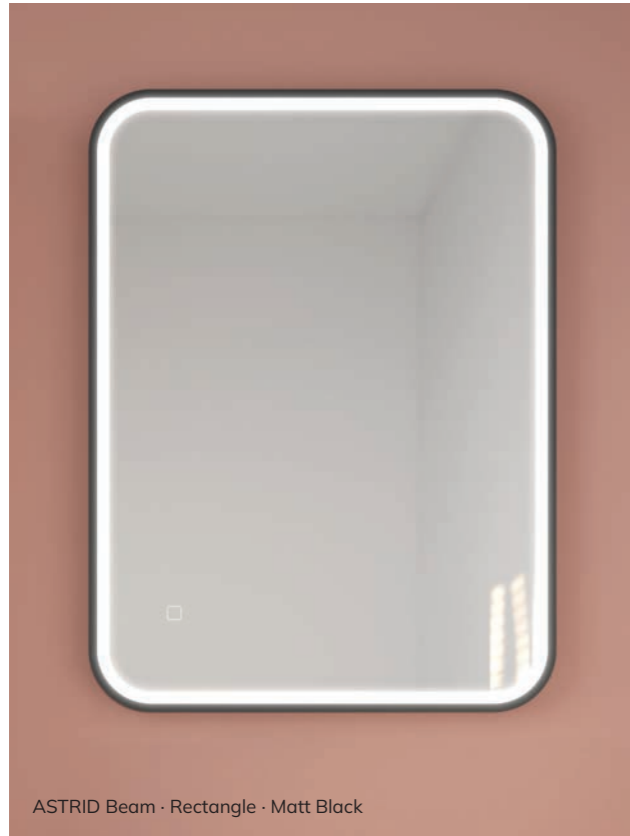

Size	Plain	Matt Black	Brushed Gold
W450 x H900mm	UM0049 €475	UM0050 €495	UM0051 €495

ECHO Round

- Energy Efficient LED Lights
- Touch Switch
- Dimmable Ambient Lighting
- Heated Demister Pad
- IP44 Rated
- Suitable for Bathroom Zones 2 & 3

Size	Plain	Matt Black	Brushed Gold
Ø600mm	UM0059 €395	UM0061 €465	UM0062 €465
Ø800mm	UM0060 €445	UM0063 €495	UM0064 €495

ECHO Rectangle

- Energy Efficient LED Lights
- Touch Switch
- Dimmable Ambient Lighting
- Heated Demister Pad
- IP44 Rated
- Suitable for Bathroom Zones 2 & 3

Size	Plain	Matt Black	Brushed Gold
W500 x H700	UM0053 €445	UM0055 €495	UM0056 €495
W600 x H800	UM0054 €495	UM0057 €575	UM0058 €575

ASTRID

ASTRID Beam - Rectangle - Matt Black

ASTRID Beam - Round - Brushed Gold

ASTRID Rectangle - Brushed Gold

ASTRID Style

ASTRID Round - Matt Black

ASTRID Beam

- Matt Black or Brushed Gold metal frame
- Colour temperature changing LED
- Energy Efficient LED lights
- Heated Demister Pad
- Touch Switch
- IP44 Rated
- Suitable for Bathroom Zones 2 & 3
- Portrait or Landscape