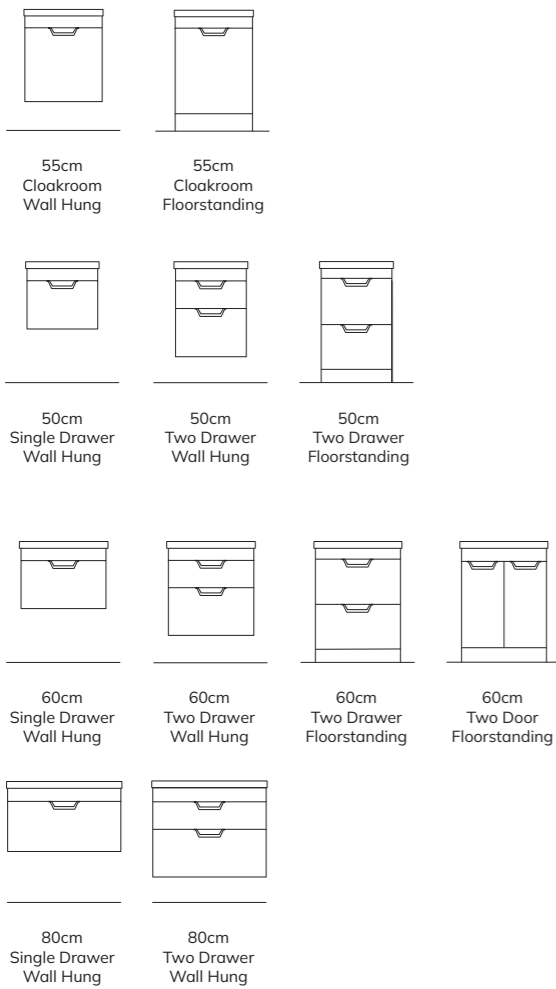

55cm · Wall Hung Cloakroom · Wreath Green Matt

Unit Options