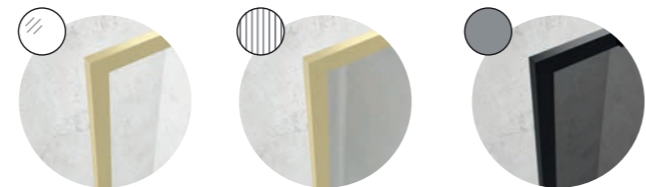

MIRAGE Fixed Bath Screens

Brushed Gold · Fluted Glass

Frames

Matt Black

Brushed Gold

Glass

Clear

Fluted