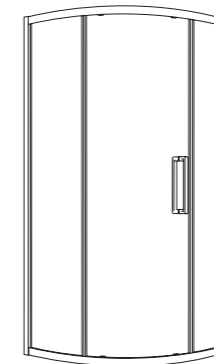

Single Door Quadrant