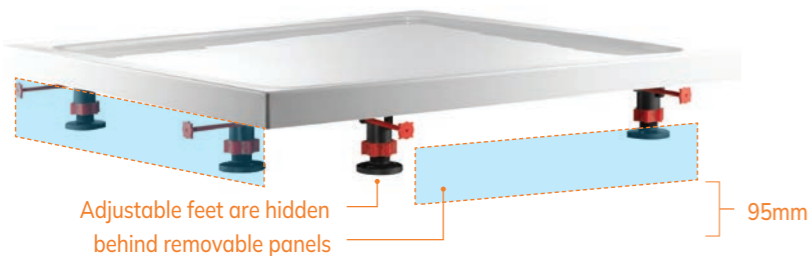

SONAS

€165

EASY PLUMB EASY ACCESS SHOWER TRAY KIT

Adjustable feet are hidden behind removable panels

95mm

Kit 1 Quadrant	Kit 2 Offset Quadrant
800	1000 x 800
900	1200 x 800
1000	1200 x 900
Kit 3	Kit 4
700 x 700	1200 x 1000
760 x 760	1300 x 800
800 x 700	1400 x 700
800 x 800	1400 x 800
900 x 700	1400 x 900
900 x 760	1500 x 700
900 x 800	1500 x 760
900 x 900	1500 x 800
1000 x 700	1500 x 900
1000 x 760	1600 x 700
1000 x 800	1600 x 760
1000 x 900	1600 x 800
1100 x 700	1600 x 900
1100 x 760	1700 x 700
1100 x 800	1700 x 760
1100 x 900	1700 x 800
1200 x 700	1700 x 900
1200 x 760	
1200 x 800	
1200 x 900	
CODE: FP900Q100	CODE: FP1290Q100
CODE: FP1290100	CODE: FP1710100

SONAS Bathrooms now offer an **Easy Plumb, Easy Access kit** solution across its range of **KRISTAL Low Profile & KRISTAL Secure Anti-Slip** shower trays.

Loved by installers, the easy plumb installation kit features adjustable legs and loose removable access panels with a unique fastening system. Designed to raise the tray off the floor, it is ideal in applications where the shower tray waste and pipework needs to be plumbed above the floor boards or concrete floor.

The access panels in each easy plumb kit are made to suit various sizes and therefore may need to be cut down on site to suit some tray sizes. Each panel has cut lines clearly marked to suit your tray size.

Please refer to the guide opposite to identify which easy plumb kit you require to make your shower tray **Easy Plumb**.