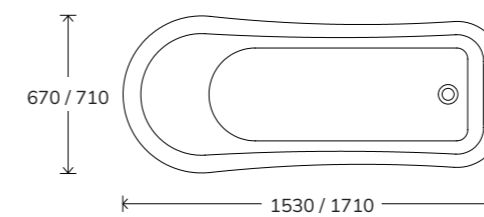

VICEROY

The VICEROY freestanding bath exudes classic charm with its traditional roll-top design and slipper shape. Its elegant lines and gently sloping sides provide the perfect balance of comfort and sophistication. Supported by traditional chrome metal claw feet, the VICEROY creates a timeless focal point in any bathroom. Whether you're looking to relax in style or add a touch of heritage to your space, this bath delivers both luxury and functionality. This vintage-inspired design brings an air of nostalgia and refinement, making it an ideal choice for a stylish, inviting bathroom.

Length	Code	Price
1530	VICE1530	€1195
1710	VICE1710	

Waste and overflow not included See Page 357