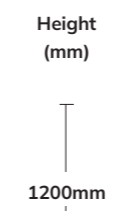

Finish/Colour	Code	Price
● Chrome	ASH12050CP	€495
● Anthracite	ASH12050AT	€450
● NEW Brushed Gold	UHT00015	€495
● NEW Brushed Nickel	UHT00016	€495
● Chrome	ASH8050CP	€395
● Anthracite	ASH0850AT	€335