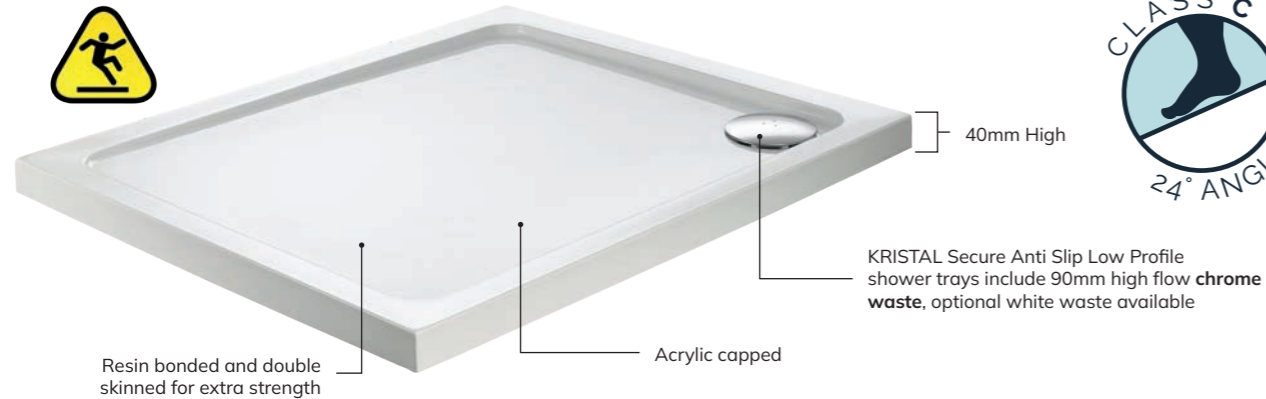

KRISTAL Secure

Low Profile Class C Anti Slip Shower Trays

Introducing the Kristal Secure range of shower trays, designed with Class C Anti-Slip technology to deliver unparalleled safety and comfort in your bathroom. Class C Anti-Slip is the highest certification for slip resistance, ensuring optimal protection against slips and falls, even when the surface is wet and soapy. This advanced anti-slip feature provides

peace of mind for homeowners, particularly for households with young children, elderly family members, or individuals with mobility issues. With the Kristal Secure shower tray, you can enjoy a luxurious shower experience while prioritising health and safety, combining resilience and style seamlessly to elevate your home's bathroom environment.

KRISTAL SECURE Low Profile Anti Slip Quadrant (Radius 550mm)

Width	Length	Code	Price
800	800	UST00259	€365
900	900	UST00260	€365
1000	1000	UST00261	€495

KRISTAL SECURE Low Profile Anti Slip Offset Quadrant (Radius 550mm)

Width	Length	Left Hand	Right Hand	Price
800	1000	UST00262	UST00263	€475
800	1200	UST00264	UST00265	€485
900	1200	UST00266	UST00267	€495

KRISTAL SECURE Low Profile Anti Slip Square

Width	Length	Code	Price
700	700	UST00222	€295
760	760	UST00223	€315
800	800	UST00224	€310
900	900	UST00225	€360
1000	1000	UST00226	€485

KRISTAL SECURE Low Profile Anti Slip Rectangle

Width	Length	Code	Price
700	800	UST00227	€415
	900	UST00228	€395
	1000	UST00231	€425
760	1200	UST00238	€465
	900	UST00229	€395
	1000	UST00232	€425
800	1100	UST00235	€445
	1200	UST00239	€465
	900	UST00230	€395
900	1000	UST00233	€425
	1100	UST00236	€445
	1200	UST00240	€465
900	1000	UST00234	€425
	1100	UST00237	€445
	1200	UST00241	€465

KRISTAL SECURE Low Profile Anti Slip LARGE Rectangle

Width	Length	Code	Price
700	1400	UST00243	€650
	1500	UST00246	€675
	1600	UST00250	€695
760	1700	UST00254	€895
	1500	UST00247	€675
	1600	UST00251	€695
800	1700	UST00255	€895
	1300	UST00242	€690
	1400	UST00244	€650
900	1500	UST00248	€675
	1600	UST00252	€695
	1700	UST00256	€895
900	1400	UST00245	€650
	1500	UST00249	€675
	1600	UST00253	€695
	1700	UST00257	€895

90mm High Flow Shower Waste	€50
☐ Matt White	SLPT0111