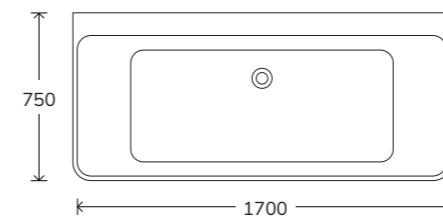

The ONTARIO freestanding bath is a bold, rectangular design that combines clean lines with modern elegance. Featuring a practical ledge along the long end, it offers added convenience and functionality. Designed to be placed against the wall, this bath offers you the luxury and beauty of a freestanding tub while optimising your bathroom's space. Compatible with Air Jet System, the ONTARIO delivers a luxurious bathing experience while enhancing the sophistication of any contemporary bathroom. Additionally, the bath's exterior can be customised with your choice of colour, allowing you to personalise it to match your unique style.