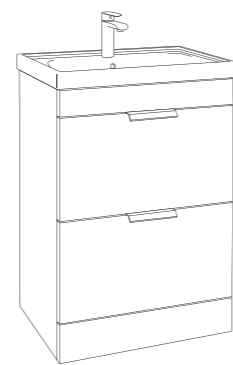

Wall Hung

An excellent choice for modern bathrooms, wall hung units offer elegant design while also maximising floor space, which can be especially useful in compact bathrooms. With flexibility in installation, you can set the vanity unit at a height that suits you and your family's comfort, ensuring a personalised and ergonomic experience.