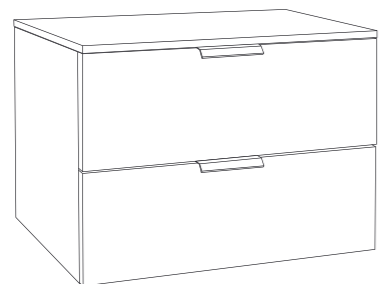

Countertop

For those seeking to infuse modernity and sophistication into their bathroom design, countertop units are the perfect solution. Allowing you to create a truly personalised bathroom space, their defining feature is the washbasin sitting atop the countertop. Giving you the option to complement your design with different sizes, shapes and colours of basins.

WC Unit

WC units are known for their clean and minimalist design, making them a popular choice for modern bathrooms. These units discreetly conceal unsightly pipework offering a sleek and practical solution for incorporating a back-to-wall toilet in your bathroom. Select a colour that matches your bathroom's style and cleverly add shelf space for your bathroom's finishing touches.