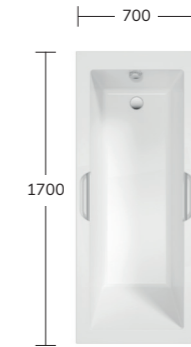

CADENZA Single Ended Bath

- Integrated Chrome Handles
- Internal Depth: 420mm
- Capacity: 162L

CADENZA Single Ended Bath	
UBA00022	€495