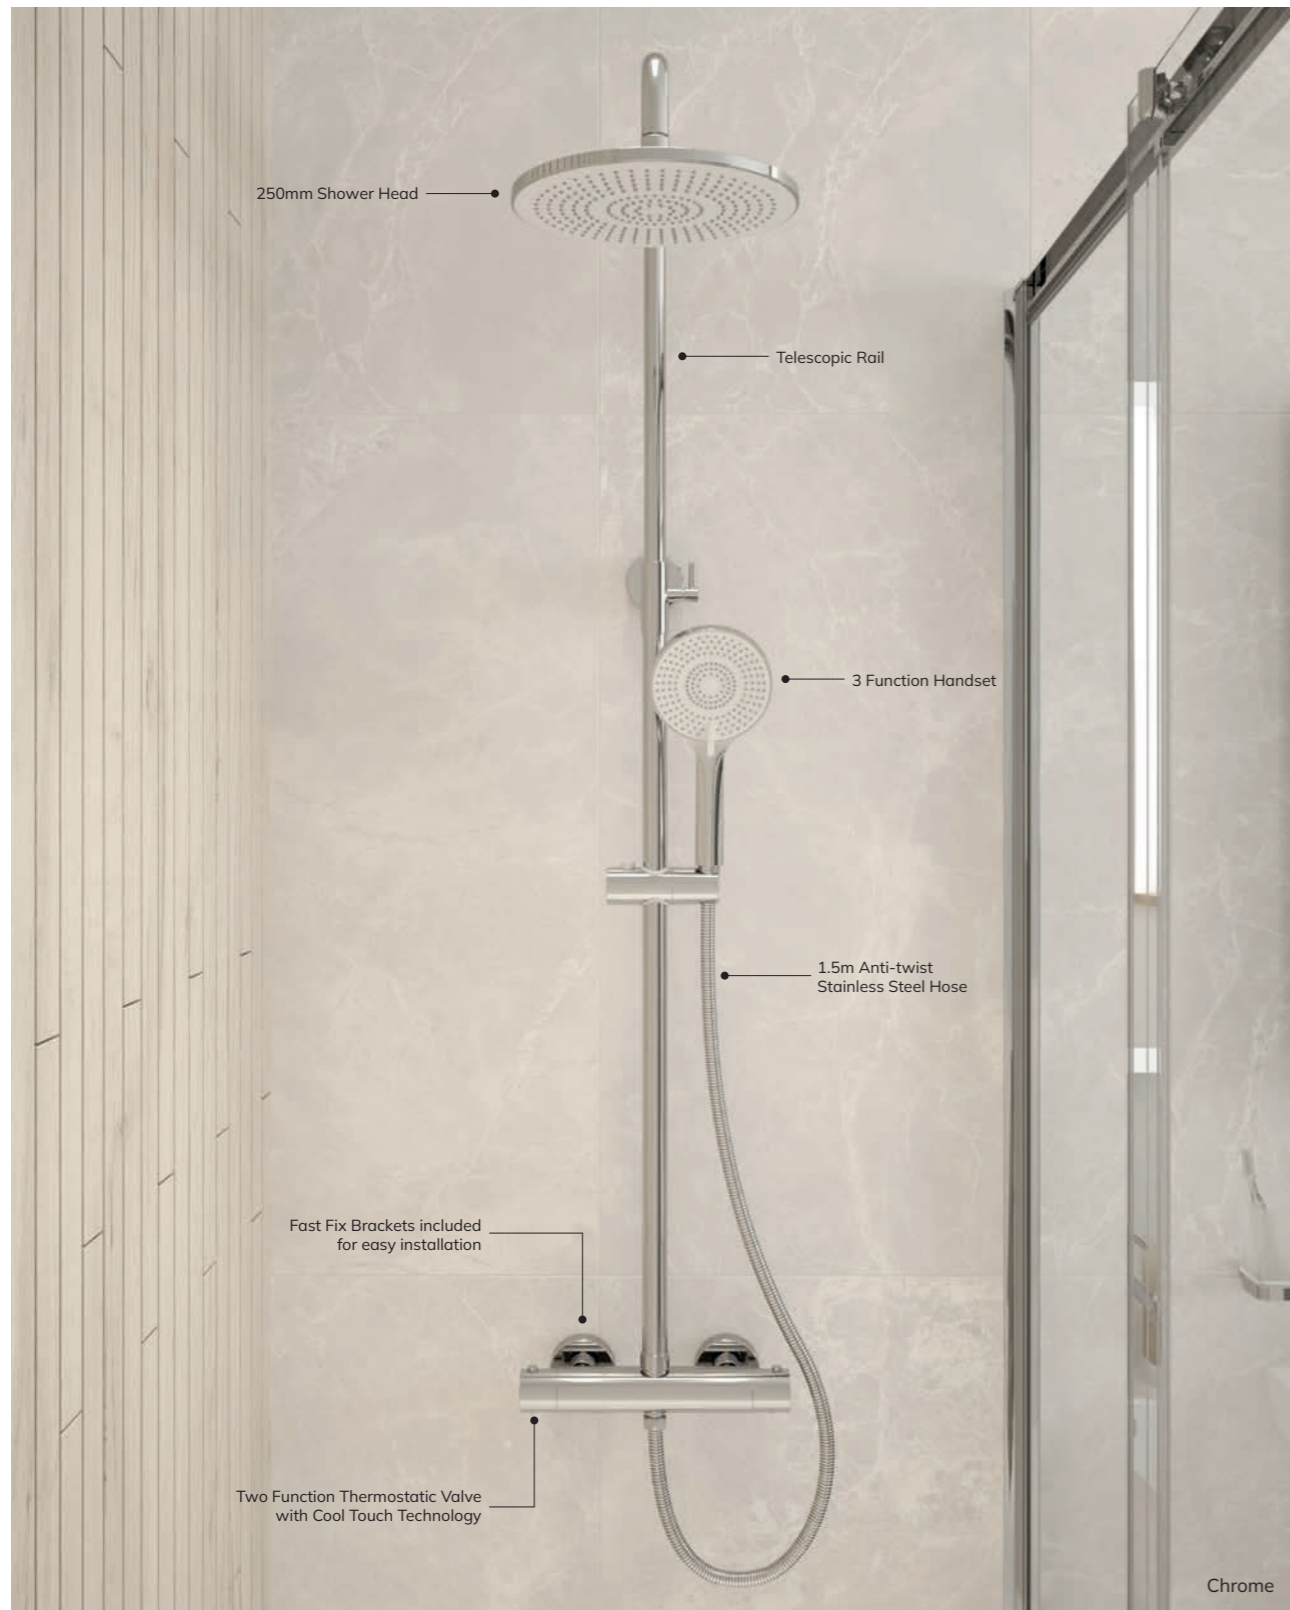

- Two Function Thermostatic Shower Valve
- Cool Touch Technology
- Built In Diverter
- Fast Fix Brackets Included

- 3 Function Handset
- 250mm Shower Head
- 1.5m Anti-twist Stainless Steel Hose
- Min. Pressure: 0.5 bar