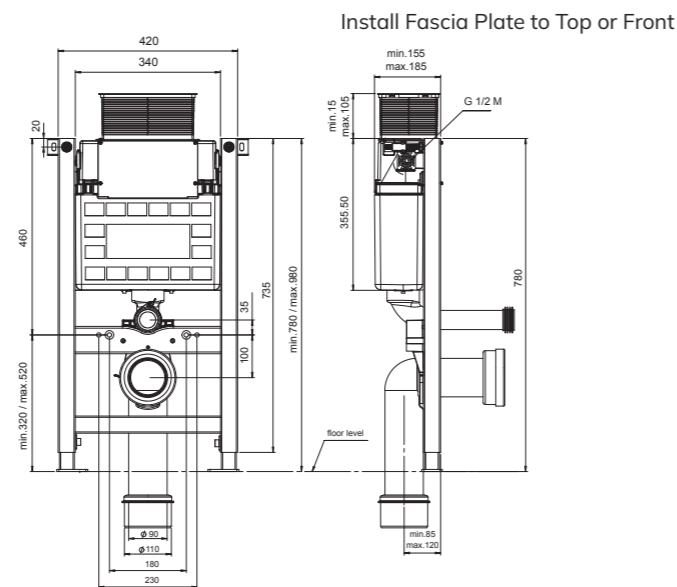

FASTFIX Frame for Wall Hung WCs

Includes pan connectors with top and front access, dual flush compact cistern and rectangular or circular flush plate [excluding wc pan]
W420 x H780-980 x D155-185mm