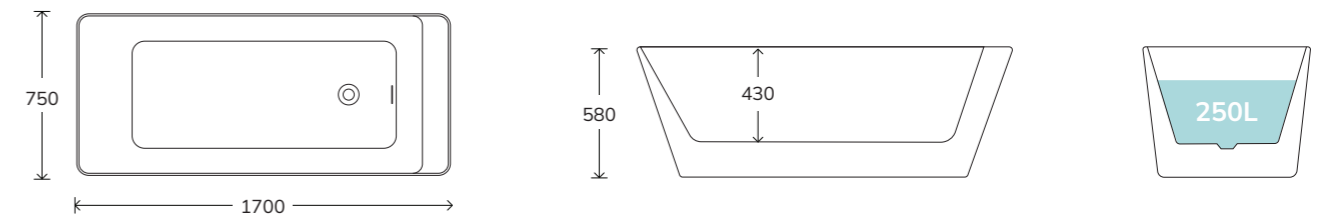

SEREN

The SEREN freestanding bath combines modern design with functionality. Its rectangular shape is complemented by a short-end ledge, ideal for bath essentials or accommodating a bath filler.

The SEREN freestanding bath is suitable for Air Jet System, providing a spa-like experience in the comfort of your home. Additionally, the bath's exterior can be customised with your choice of colour, allowing you to personalise it to match your unique style.

The SEREN freestanding bath with its elegant aesthetic, practical features, and luxurious options is a sophisticated centerpiece for any modern bathroom.