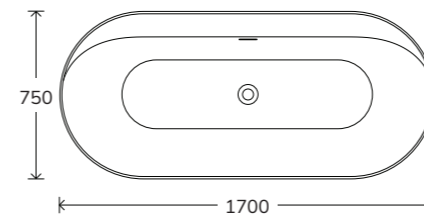

SAMOA

Available in
CUSTOM COLOURS

Suitable for
AIR JET SYSTEM

The SAMOA features a unique ledge along the long end, offering unparalleled functionality. This versatile ledge serves a dual purpose, allowing for the easy mounting of taps directly onto the bath and providing a convenient shelf for placing toiletries, candles, and other items to enhance your bathing experience. Experience luxury and convenience like never before with the innovative SAMOA freestanding bath. SAMOA is compatible with Air Jet System and the bath's exterior can be customised with your choice of colour, allowing you to personalise it to match your unique style.