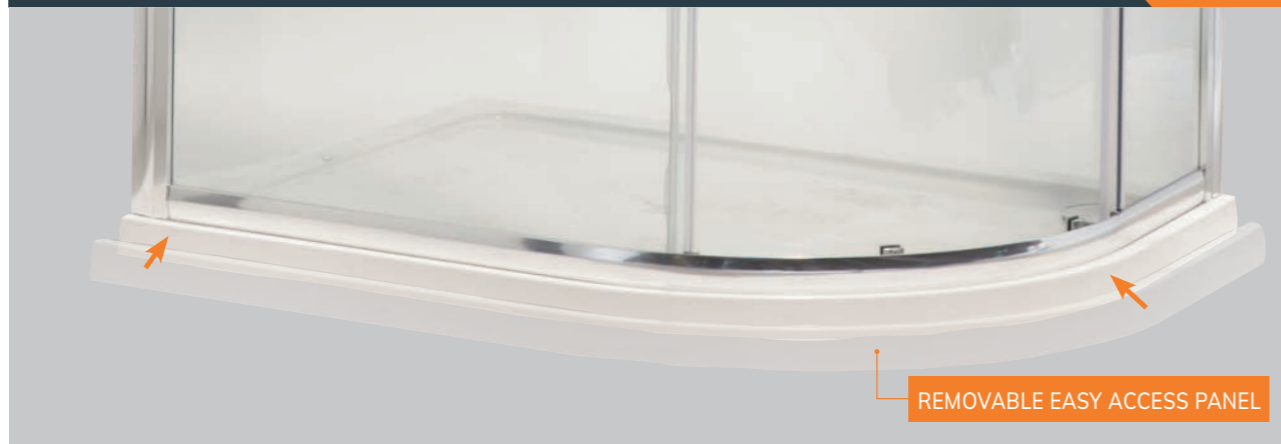

SONAS

€165

EASY PLUMB EASY ACCESS SHOWER TRAY KIT

Adjustable feet are hidden behind removable panels

95mm

Kit 1 Quadrant	Kit 2 Offset Quadrant
800	1000 x 800
900	1200 x 800
1000	1200 x 900
Kit 3	Kit 4
700 x 700	1200 x 1000
760 x 760	1300 x 800
800 x 700	1400 x 700
800 x 800	1400 x 800
900 x 700	1400 x 900
900 x 760	1500 x 700
900 x 800	1500 x 760
900 x 900	1500 x 800
1000 x 700	1500 x 900
1000 x 760	1600 x 700
1000 x 800	1600 x 760
1000 x 900	1600 x 800
1100 x 700	1600 x 900
1100 x 760	1700 x 700
1100 x 800	1700 x 760
1100 x 900	1700 x 800
1200 x 700	1700 x 900
1200 x 760	
1200 x 800	
1200 x 900	
CODE: FP900Q100	CODE: FP1290Q100
CODE: FP1290100	CODE: FP1710100

SONAS Bathrooms now offer an **Easy Plumb, Easy Access kit** solution across its range of **KRISTAL Low Profile & KRISTAL Secure Anti-Slip** shower trays.

Loved by installers, the easy plumb installation kit features adjustable legs and loose removable access panels with a unique fastening system. Designed to raise the tray off the floor, it is ideal in applications where the shower tray waste and pipework needs to be plumbed above the floor boards or concrete floor.

The access panels in each easy plumb kit are made to suit various sizes and therefore may need to be cut down on site to suit some tray sizes. Each panel has cut lines clearly marked to suit your tray size.

Please refer to the guide opposite to identify which easy plumb kit you require to make your shower tray **Easy Plumb**.