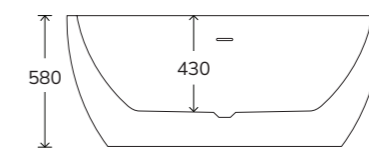

Includes waste and overflow

ANDREA

The ANDREA freestanding bath is a beautifully curved design that exudes elegance and comfort. Available in four sizes and compatible with Air Jet System, it offers versatility and a luxurious bathing experience. Additionally, the bath's exterior can be customised with your choice of colour, allowing you to personalise it to match your unique style. Its smooth contours and timeless aesthetic make the ANDREA a perfect choice for refined style and relaxation.