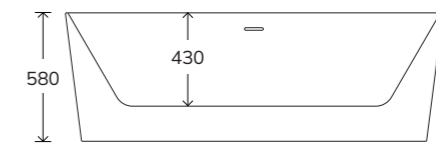

SAMOA

Available in
CUSTOM COLOURS

Suitable for
AIR JET SYSTEM

The SAMOA features a unique ledge along the long end, offering unparalleled functionality. This versatile ledge serves a dual purpose, allowing for the easy mounting of taps directly onto the bath and providing a convenient shelf for placing toiletries, candles, and other items to enhance your bathing experience. Experience luxury and convenience like never before with the innovative SAMOA freestanding bath. SAMOA is compatible with Air Jet System and the bath's exterior can be customised with your choice of colour, allowing you to personalise it to match your unique style.