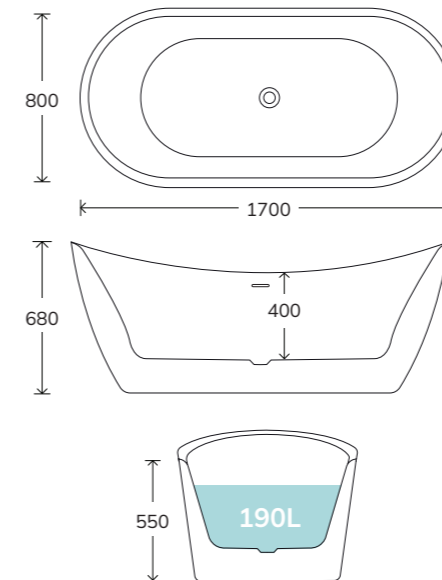

LYRA

The LYRA freestanding bath is a beautifully sculpted double-ended slipper bath that exudes elegance and sophistication. Its gracefully raised ends and swooping central dip create a striking silhouette, blending classic charm with contemporary design. The LYRA freestanding bath is the perfect centerpiece for a luxurious bathroom, offering a balance of comfort and style. Choose from a range of colour options for the bath's exterior to create a look that perfectly complements your space.

White Freestanding Bath		Custom Colour Freestanding Bath	
UBA00051	€1895	UBA00065	€2895

Includes waste and overflow