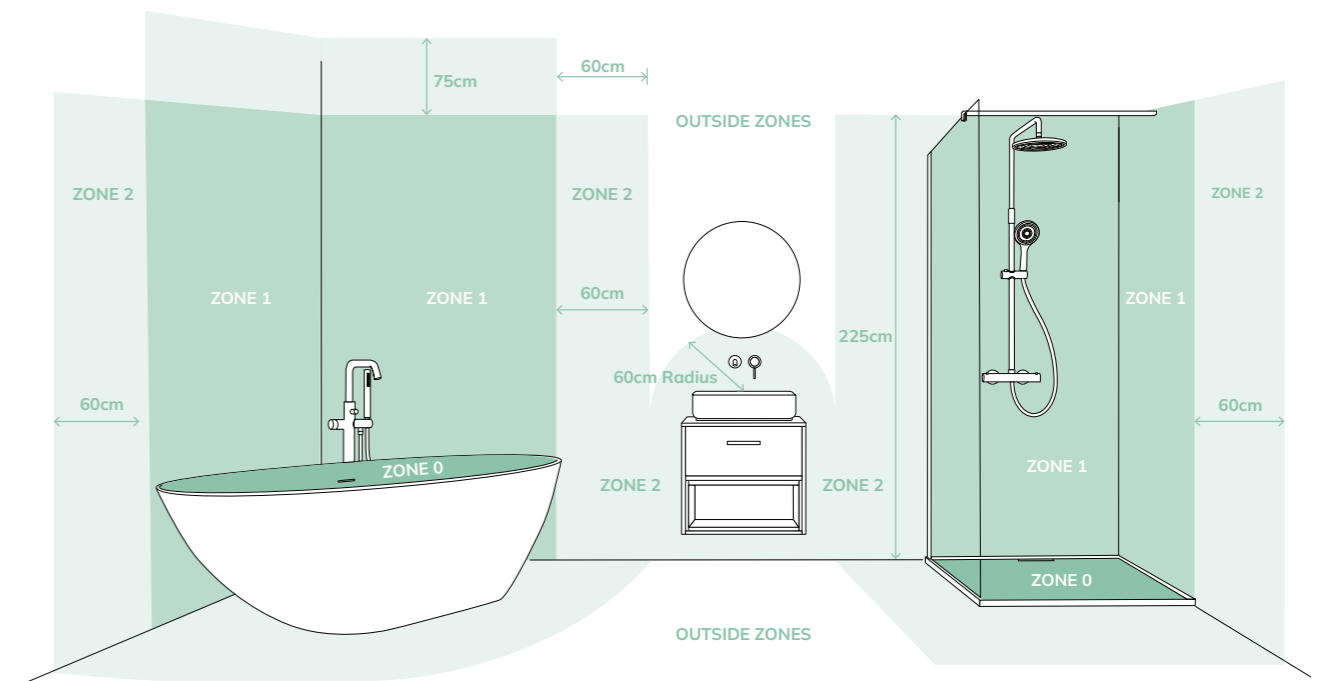

Bathroom Zones

Bathroom electrical zones are defined areas in a bathroom that determine the type of electrical devices and their installation requirements to ensure safety. These zones are classified based on proximity to water sources