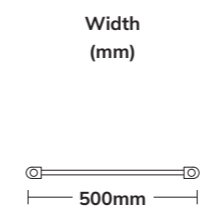

Finish/Colour	Code	Price
● Chrome	ASH12050CP	€495
● Anthracite	ASH12050AT	€450
● NEW Brushed Gold	UHT00015	€495
● NEW Brushed Nickel	UHT00016	€495
● Chrome	ASH8050CP	€395
● Anthracite	ASH0850AT	€335