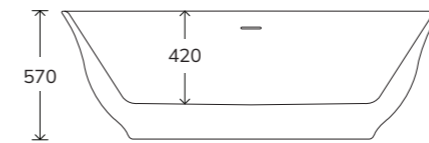

REEF

Includes waste and overflow

The REEF freestanding bath features an eye-catching, sculptural design with a gracefully curved form that invites both relaxation and admiration. Its fluid lines subtly flare outward at the center, adding a contemporary touch of elegance. This stunning shape is complemented by a slight lip at the top, providing an organic yet modern look. Designed for comfort and style, the REEF freestanding bath makes a bold statement in any contemporary bathroom. Additionally, the bath's exterior can be customised with your choice of colour, allowing you to create a place that reflects your unique style.

White Freestanding Bath		Custom Colour Freestanding Bath	
UBA00056	€1995	UBA00061	€2995