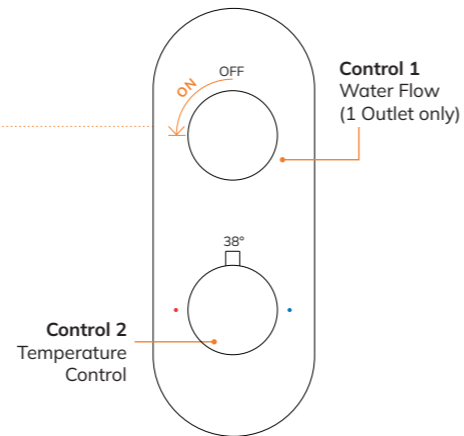

This valve has two controls, one for adjusting the water temperature and the other for controlling the flow of water. It's designed to control water for one shower outlet.

Dual Control - 2 Outlet Shower Valve